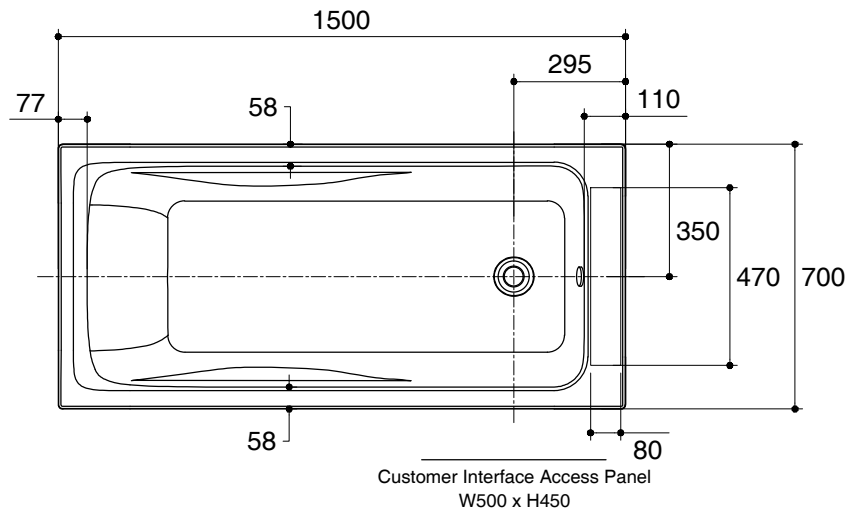

Dimensions are approximate.

Unit: mm

 Recommended Faucet Area

SKU	K-15847X-0
Name	REACH
Description	1500 PLAIN BATH

KOHLER

*The recommended dimension for installation can be adjusted according to user preferences and layout.