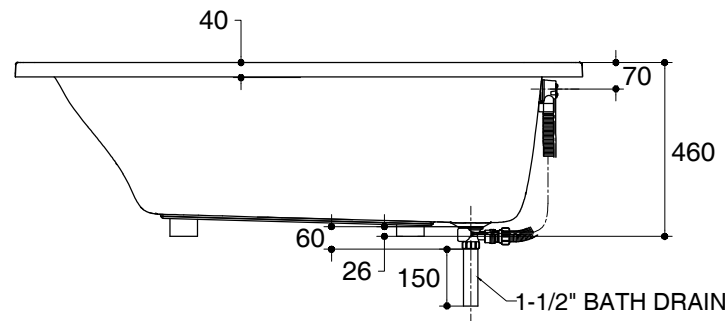

Dimensions are approximate.

Unit: mm

 Recommended Faucet Area

SKU	K-15847X-0
Name	REACH
Description	1500 PLAIN BATH

KOHLER

*The recommended dimension for installation can be adjusted according to user preferences and layout.