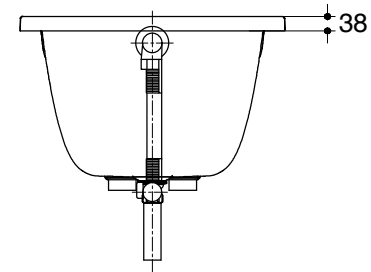

Dimensions are approximate.

Unit: mm

 Recommended Faucet Area

SKU	K-15847X-0
Name	REACH
Description	1500 PLAIN BATH

KOHLER

*The recommended dimension for installation can be adjusted according to user preferences and layout.